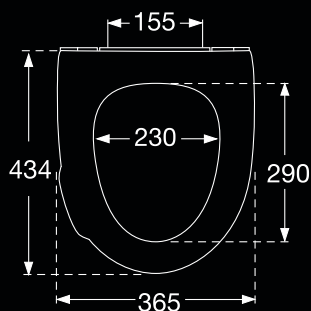

PRESSALIT® seats

European Sales Agencies

Unit 10c Tanfield Lea (North)
Industrial Estate
Tanfield Lea, Stanley
Co Durham, DH99UU
Tel. +44 1207 236622
Fax +44 1207 236633
info@europeansalesagencies.com
www.europeansalesagencies.com

Pressalit A/S

Pressalitvej 1
DK-8680 Ry
Tel. +45 8788 8788
Fax +45 8788 8789
pressalit@pressalit.com
www.pressalit.com

Use the dimensions to check that the seat will fit onto your toilet.

MODERN ART WITH AUTOCLOSE®, NO. 672

Modern Art with AutoClose® is an elegant design with attractive, curved lines. A practical and hygienic handle is elegantly integrated into the seat and cover. Modern Art with AutoClose® suits most of the common pans.

Incl. BY9 hinges and hinge parts for top and fixed mounting.

Colours: Modern Art with AutoClose® is available in white (000) and black (001).

Pressalit offers a 10-year product guarantee for AutoClose® toilet seats excluding electronic components, which are guaranteed for two years.

Changing battery and further technical info:

www.pressalit.de/autoclose

Pressalit A/S, Denmark